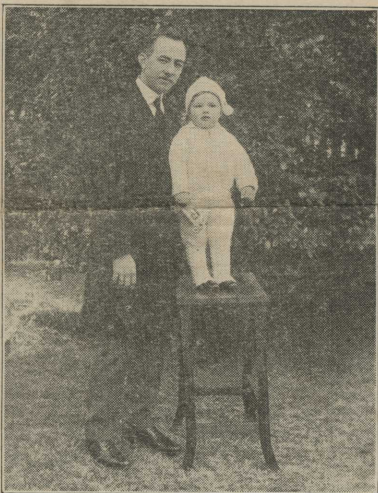

HOME COMING DAY

Metcalfe Baptist Church

Sunday, July 5th, 1925

PROGRAM

MORNING SESSION 10:15

Sunday School.....Classes for all ages
Special Music.....By the Orchestra
Hymn No. 136.
Devotional.....O. A. Thomas
Hymn No. 155.
Violin Duet.....Miss Pullin and Mr. Williamson
Scripture Reading.....Mr. L. D. Ferguson
Prayer.
Offertory.....Orchestra
Music.....Male Quartet
Sermon.....Rev. Norman F. Williamson
Hymn No. 27.

DINNER ON CHURCH GROUNDS

AFTERNOON SESSION 2:00

Song and praise service with special instrumental music.
Talk.....Mrs. Norman F. Williamson
(Mrs. Williamson will wear her Japanese Costume)
Hymn No. 215.
Prayer.

OUR RETURNED MISSIONARIES.

REV. AND MRS. NORMAN F. WILLIAMSON AND NORMAN, JR.,
135 Kyomachi, Kumamoto, Japan.

Preaching 8:30 p. m. .... Rev. Norman F. Williamson